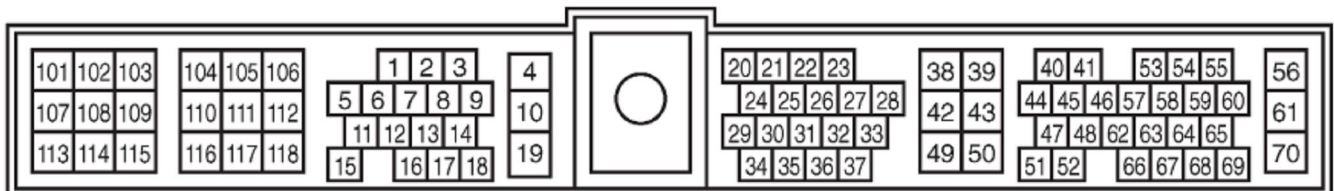

Nissan Primera 2.0TD 90HP 1999

Universal connection to engine ECU.

ECU Connector:

Connections:

ECU pin no.	Function	Wire color in box harness
56	Power +12V	Red
43	Ground	Black
53	Signal 1	Yellow
67	Signal 2	Blue
35	Air mass sensor	White